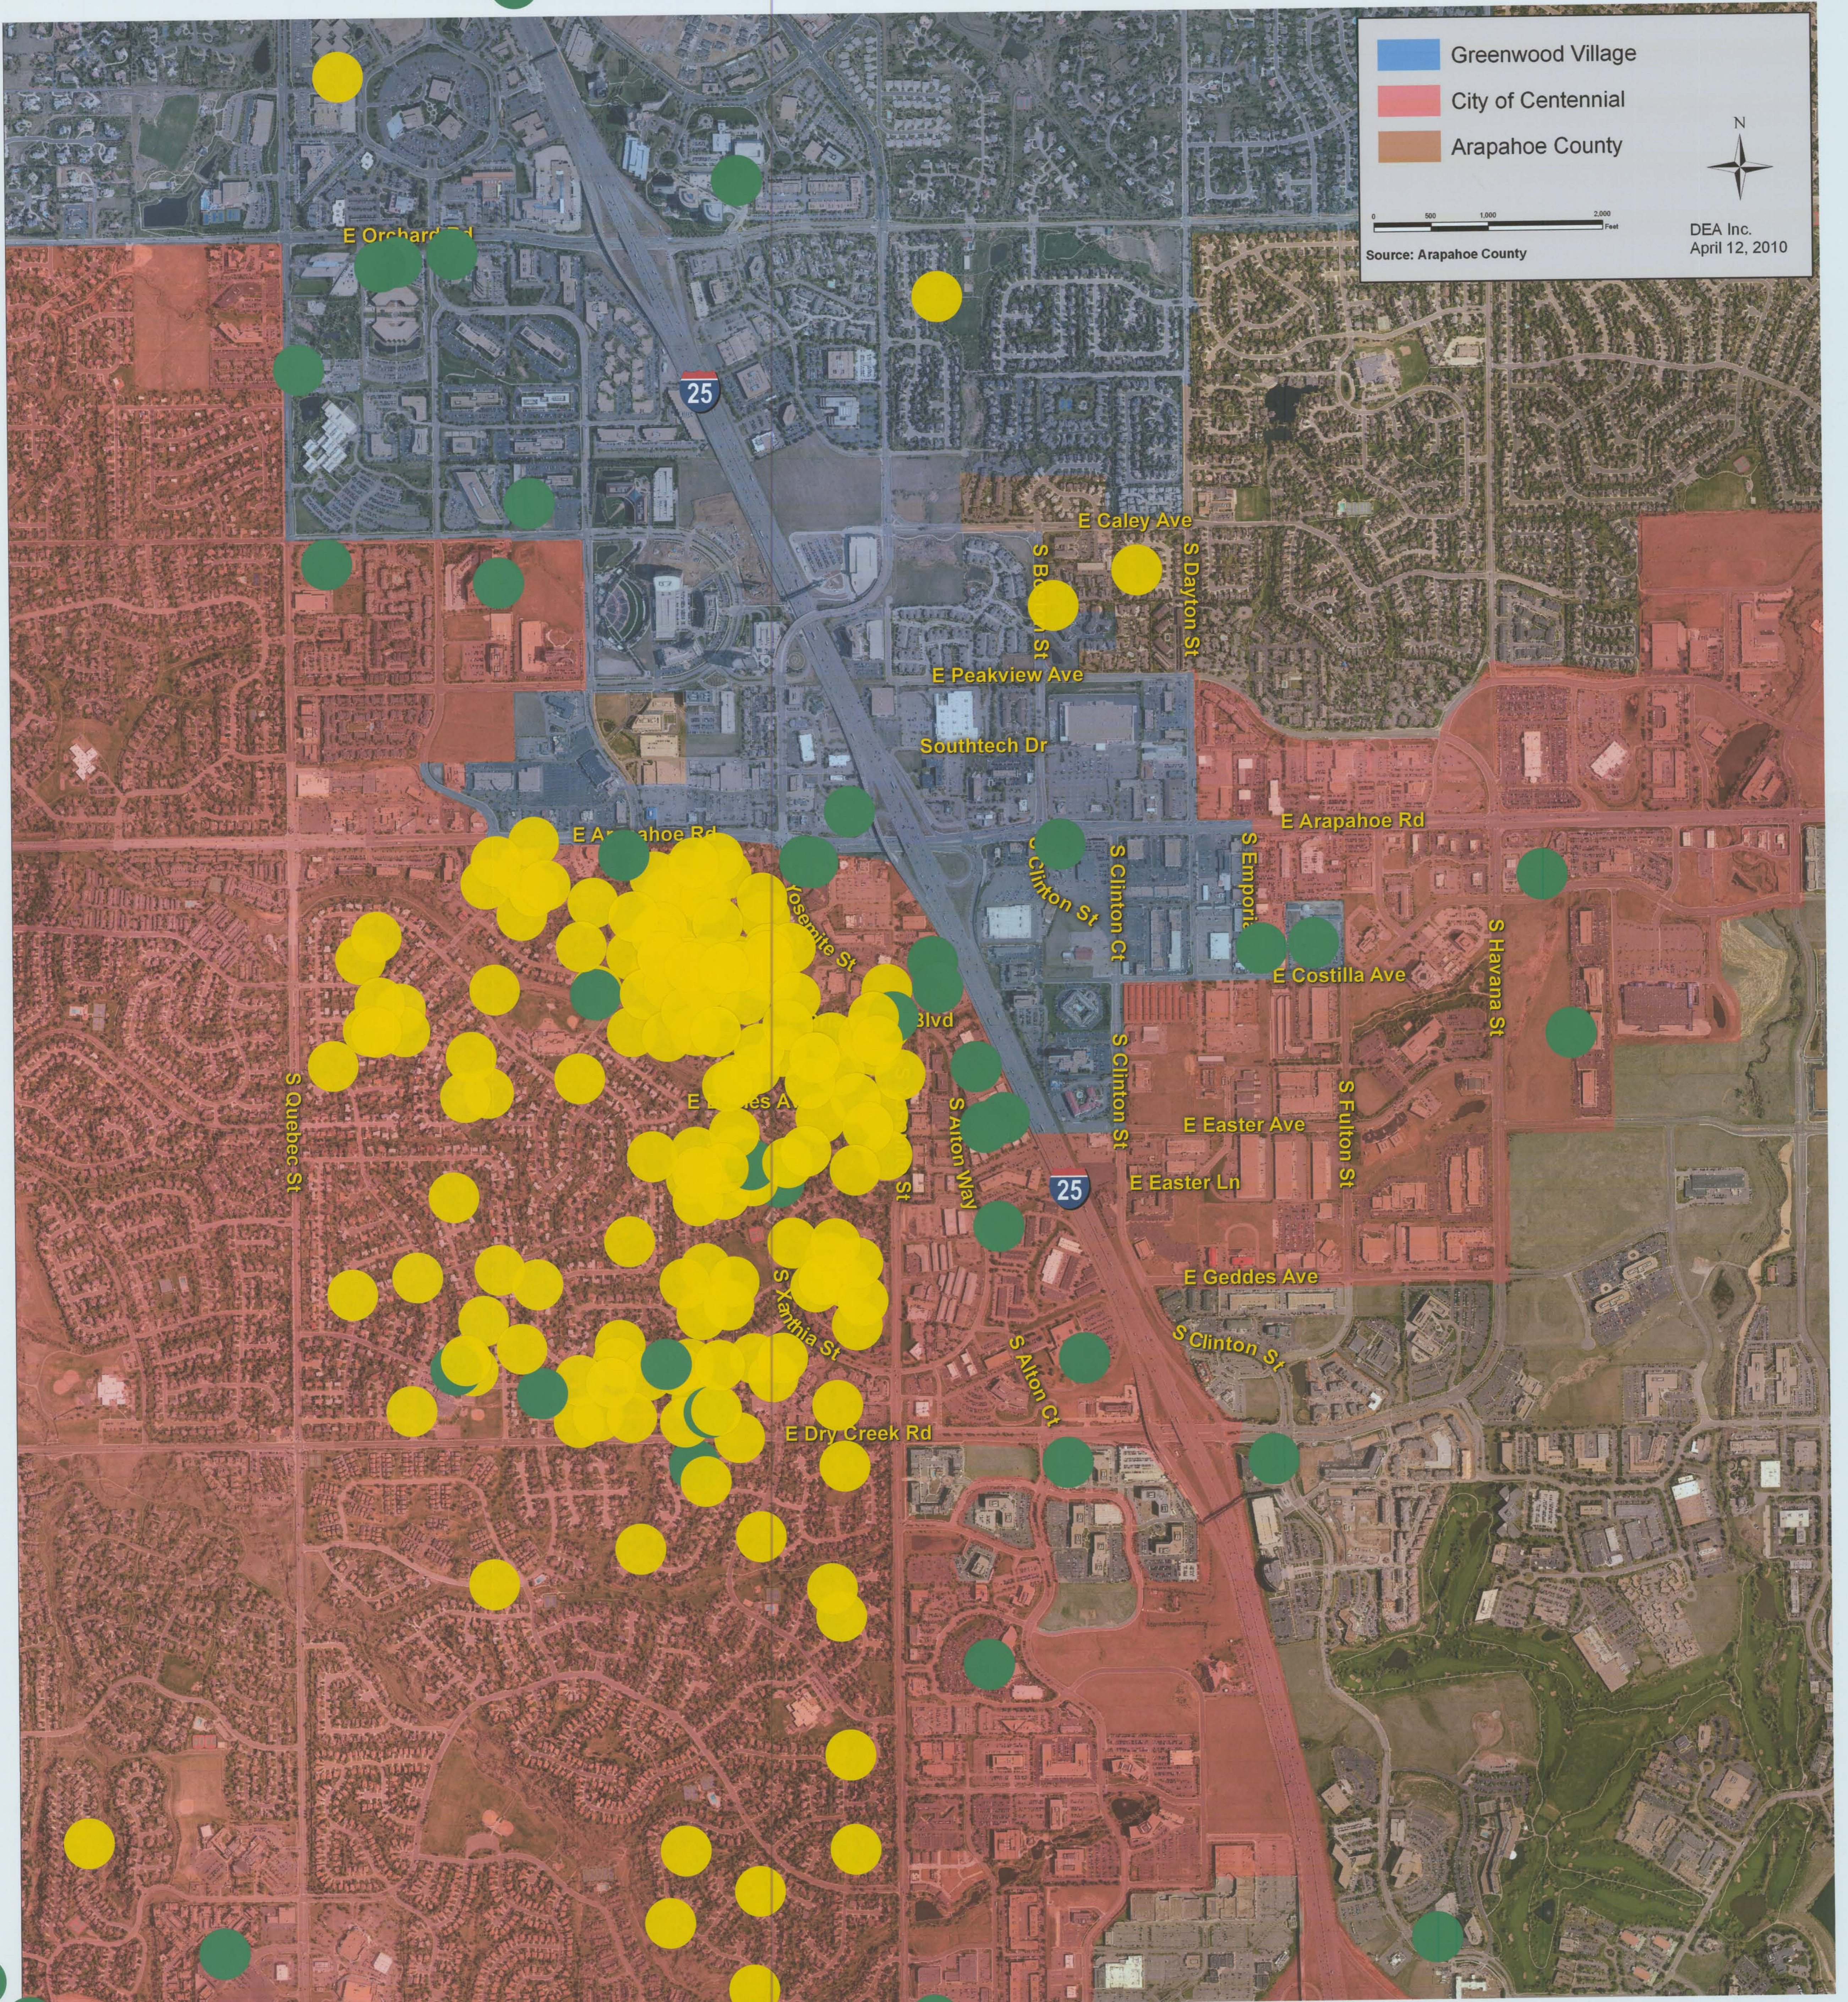

# I-25/Arapahoe Interchange

Environmental Assessment

# Where Do You Live & Work?

- Greenwood Village
- City of Centennial
- Arapahoe County

0 500 1,000 2,000 Feet  
Source: Arapahoe County

DEA Inc.  
April 12, 2010

= Where You Live

= Where You Work